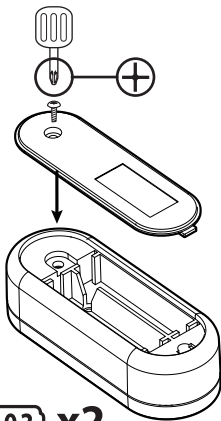

## Install Batteries

Instale las baterías

Hang using holes marked for your hemisphere.

Colgar utilizando los orificios marcados para su hemisferio.

KEEP THESE INSTRUCTIONS FOR FUTURE USE—DO NOT DISCARD

MANUFACTURED BY (FABRICADO POR)  
UNCLE MILTON INDUSTRIES, INC.  
P.O. Box 6281  
THOUSAND OAKS, CA 91359 USA  
©2015 UMI. All rights reserved. (Todos los derechos reservados)  
® and TM designate trademarks (Marca registrada de)  
of Uncle Milton Industries, Inc.  
MADE IN CHINA (FABRICADO EN CHINA)

## Set Lunar Clock

On back of moon.

1. Press and hold to set year
2. Use to adjust
3. Press to confirm and cycle to the next setting (Year / Month / Day)