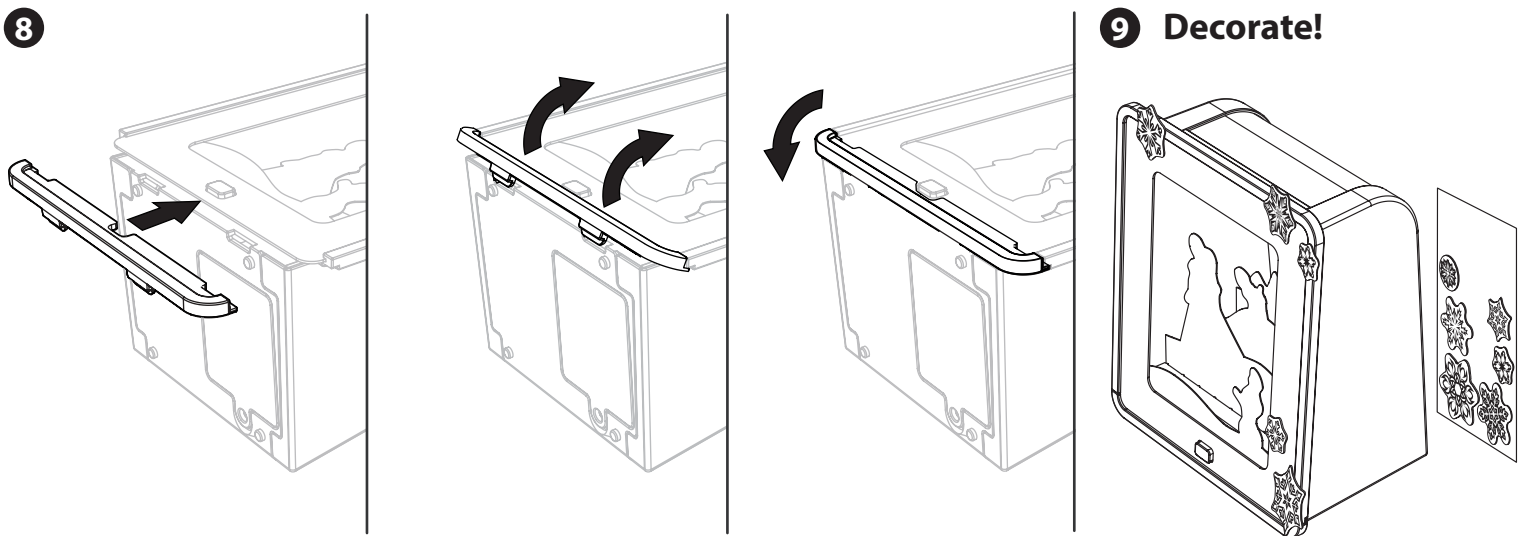

WINTER IN ARENDELLE

5+
2564

Includes:

AA/LR6 x3 Batteries Not included
Requires 3 x 1.5V AA/LR6 batteries

Create Your Dream Scene:

WARNING:
CHOKING HAZARD - Small parts.
Not for children under 3 years.

FOR BEST ILLUMINATION, USE IN A DARKENED ROOM.