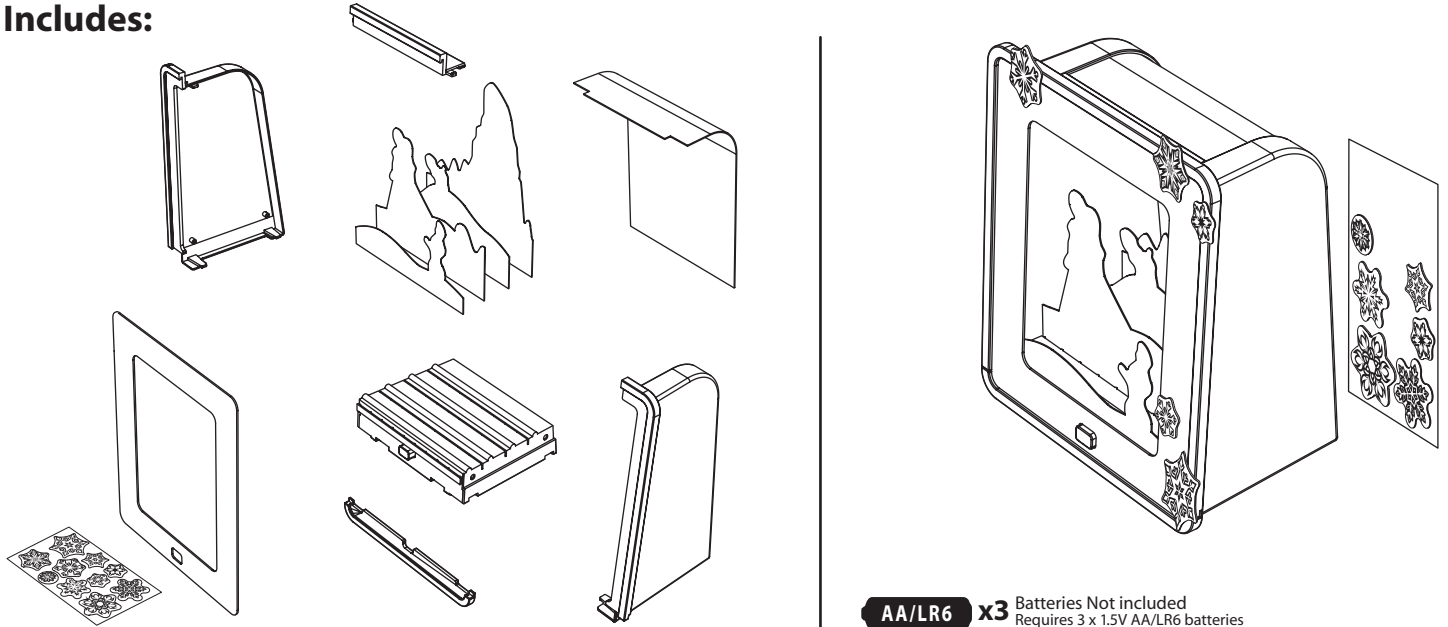

WINTER IN ARENDELLE

5+
2564

Includes:

AA/LR6 x3 Batteries Not included
Requires 3 x 1.5V AA/LR6 batteries

Create Your Dream Scene:

WARNING:
CHOKING HAZARD - Small parts.
Not for children under 3 years.

FOR BEST ILLUMINATION, USE IN A DARKENED ROOM.