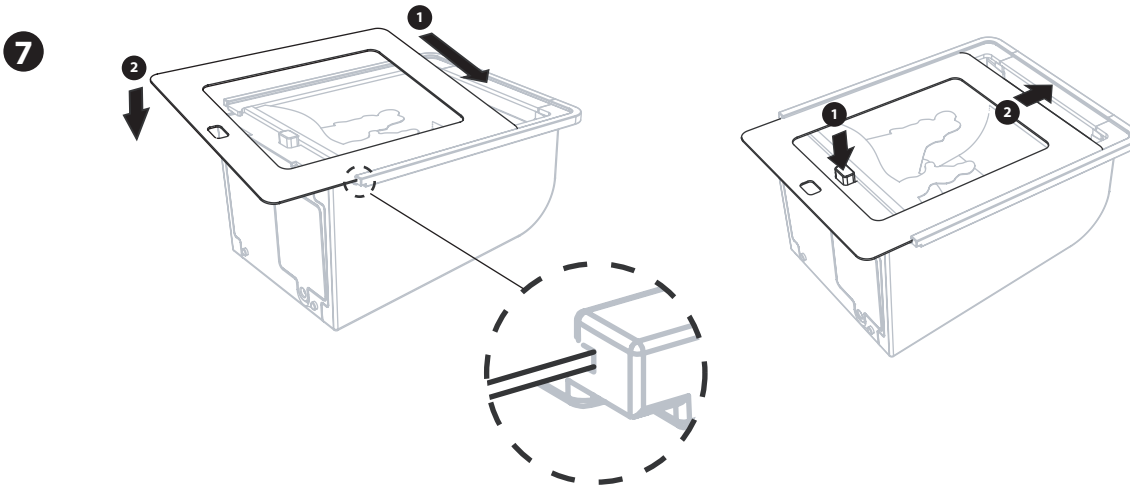

WINTER IN ARENDELLE

5+
2564

Includes:

AA/LR6 x3 Batteries Not included
Requires 3 x 1.5V AA/LR6 batteries

Create Your Dream Scene:

WARNING:
CHOKING HAZARD - Small parts.
Not for children under 3 years.

FOR BEST ILLUMINATION, USE IN A DARKENED ROOM.