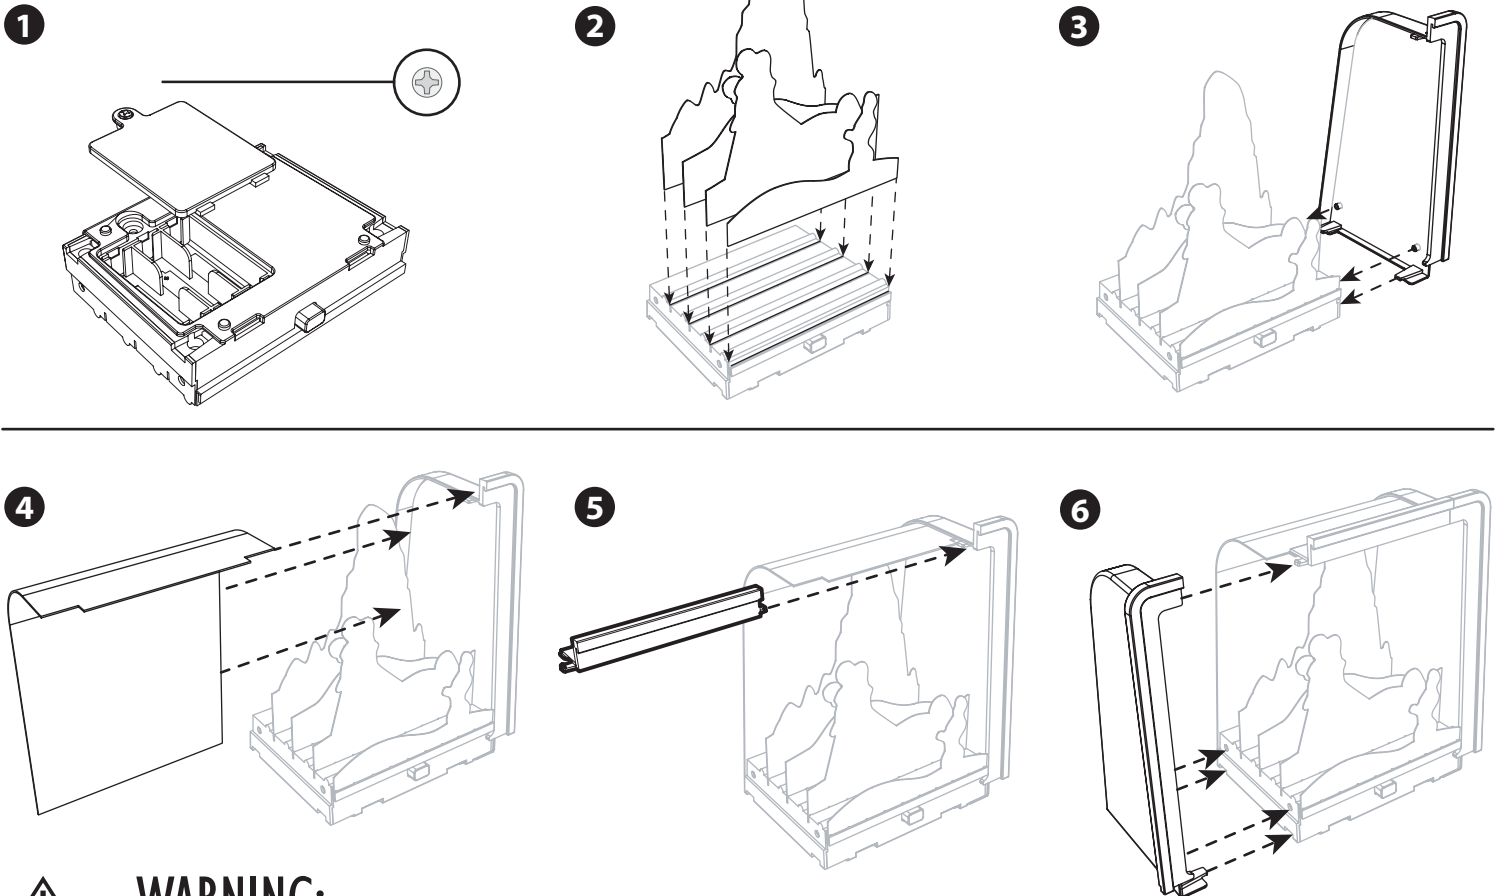

WINTER IN ARENDELLE

5+
2564

Includes:

AA/LR6 x3 Batteries Not included
Requires 3 x 1.5V AA/LR6 batteries

Create Your Dream Scene:

WARNING:
CHOKING HAZARD - Small parts.
Not for children under 3 years.

FOR BEST ILLUMINATION, USE IN A DARKENED ROOM.